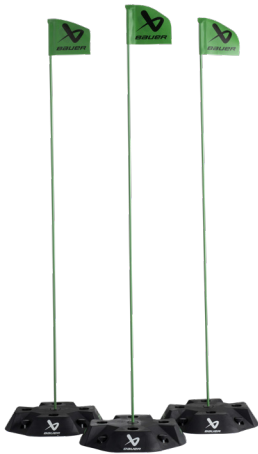

MODULAR TRAINING CENTER - POLE 3PK - 1063957

Product Description The Bauer Slalom Pole part of Bauer's new Modular Training Center. Many uses for this item include the setting up of drills and skating courses.

Features Flexible design that bends if impacted
Constructed of durable light weight high-impact plastic
A versatile piece of training equipment that has many different uses
Can be used for multiple sports on any surface indoors or outdoors