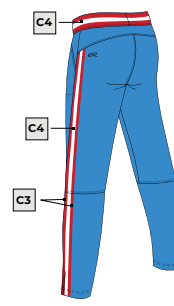

CDS2

- **C2** Body
- **C3** Side and Waist Band
- **C4** Middle waistband and side insert
- **C5** Zipper Color on Leg Opening