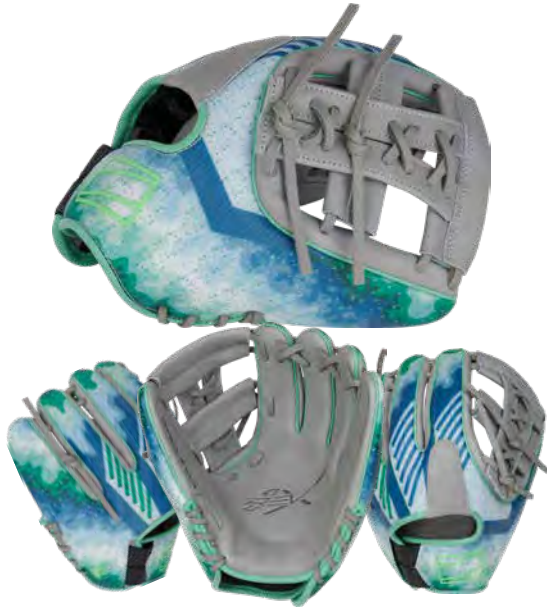

- Adaptive fit system encompasses a wider range of wrist sizes for a snug, tailored 'custom' fit.
- Crafted with world-renowned Heart of the Hide® palm leather padding recognized for its quality and authenticity.
- Advanced manufacturing processes and materials ensure immediate and consistent performance.