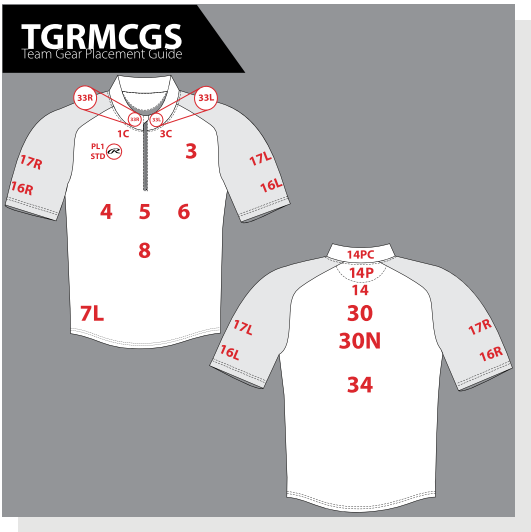

TEAM GEAR PLACEMENTS

SUBLIMATED BASEBALL AND SOFTBALL

FABRIC OFFERINGS

FABRICS			CONTENT	WEIGHT	PROPERTIES	USE
PRO	140		88% polyester 12% spandex	280g	Circular Knit, Moisture Management, Soil Release	Pants Jerseys
COLLEGIATE	74		90% polyester 10% spandex	240g	AVAILABLE JAN 2024 Stretch Jersey	Jerseys
	150		100% polyester	300g	Circular Knit Moisture Management	Pants Jerseys
	247		92% polyester 8% spandex	240g	Pointelle Stretch Mesh	Jerseys
TRAVEL BALL	126		100% polyester	165g	Lightweight Flatback Mesh, Moisture Management	Jerseys
	170		100% polyester	195g	Textured Stripe Knit, Moisture Management, Soil Release	Jerseys
FASTRACK	210		100% polyester	185g	Warp Knit	Fastrack Pants ONLY

SIZING GUIDE

MEN'S SIZING

JERSEY SIZE	S	M	L	XL	2XL	3XL	4XL	5XL
Chest in inches	(34-36)	(38-40)	(42-44)	(46-48)	(50-52)	(54-56)	(58-60)	(62-64)
PANT SIZE	S	M	L	XL	2XL	3XL	4XL	5XL
Waist in inches	(28-30)	(32-34)	(36-38)	(40-42)	(44-46)	(48-50)	(52-54)	(56-58)

YOUTH SIZING

JERSEY SIZE	S	M	L	XL
Chest in inches	(26-28)	(30-32)	(34-36)	(38-40)
PANT SIZE	S	M	L	XL
Waist in inches	(22-23)	(24-25)	(26-27)	(28-29)

WOMEN'S SIZING

JERSEY SIZE	S	M	L	XL	2XL	3XL	4XL
Chest in inches	(28-30)	(32-34)	(36-38)	(40-42)	(44-46)	(48-50)	(52-54)
PANT SIZE	S	M	L	XL	2XL	3XL	4XL
Waist in inches	(26-28)	(29-31)	(32-34)	(35-37)	(38-40)	(41-43)	(44-45)

GIRL'S SIZING

JERSEY SIZE	S	M	L	XL
Chest in inches	(23-25)	(26-28)	(29-31)	(32-34)
PANT SIZE	S	M	L	XL
Waist in inches	(20-22)	(23-25)	(26-28)	(29-30)

SUBLIMATED INSERTS/NUMBER DESIGNS

AUTO CAMO	AUTO DIGITAL CAMO	BUSTED DOTS	BUSTED HONEYCOMB	CAMO	CHECK	CRACKLE	DIGITAL CAMO
DIGITAL FADE	ELECTRIC	FADE	FLANNEL	GRADIENT DOTS	HEATHER	HOUNDSTOOTH	PLATED
PRO STRIPE	SCRATCH	SHUTTER	SOLID	SPLAT	SPLIT	TRIAD STRIPE	ZEBRA DOTS

VAPORFUSION™ COLOR OFFERING

B	W	GC	PT	SG	BG	GR	DSW	CMB	CMT	DB	MA	C	HP	LP	TR	S	TX	BO	TO	OG	VG	LT	LG	YLW	LIME	FLG	K	DG	CMG	MY	AQ	TE	MB	FLB	CB	CAB	AF	R	N	MN	PU	LV
Black	White	Giants Cream	Purdy	Silver Grey	Blue Grey	Graphite	Dark Shadow	Camo Brown	Camo Tan	Dark Brown	Maroon	Cardinal	Hot Pink	Light Pink	True Red	Scarlet	Texas Orange	Burnt Orange	Tennessee Orange	Old Gold	Vegas Gold	Light Old Gold	Light Gold	Yellow	Lime Green	Fluorescent Green	Kelly Green	Dark Green	Camo Green	Military Green	Aqua	Teal	Marlin Blue	Fluorescent Blue	Columbia Blue	Carolina Blue	A.F.A. Blue	Royal	Navy	Midnight Navy	Purple	Lavender