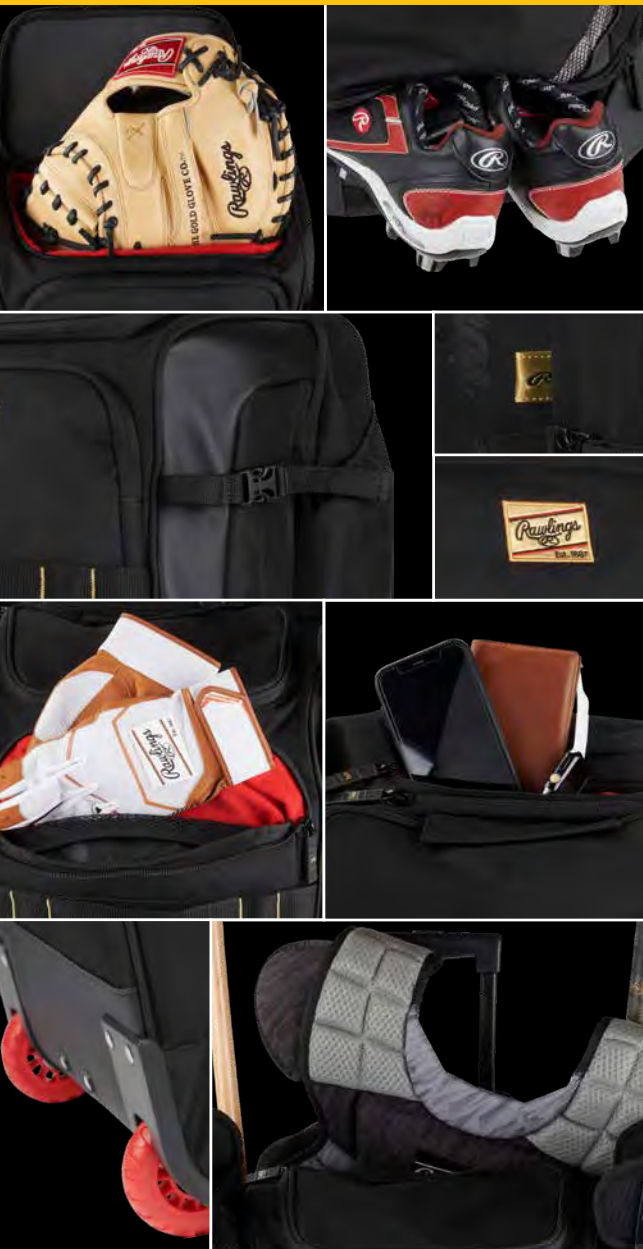

GOLD COLLECTION WHEELED BAG

NEW

GOLD COLLECTION WHEELED BAG

GCWHBG

25" H x 15" W x 12" D

- Internal glove storage compartment
- Two (2) bat storage locations
- Ventilated internal cleat/turf storage
- Two (2) team decoration locations
- Gold Glove materials
- Heart of Hide Speed Shell Material
- Felt lined accessories pockets
- External leg guard storage
- Telescoping handle with rugged wheels
- Internal chest protector pocket