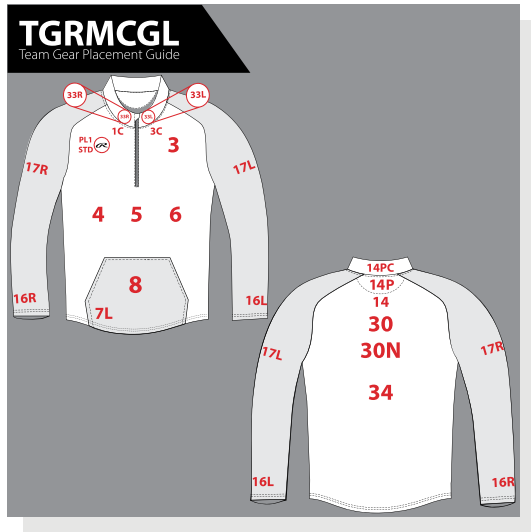

TEAM GEAR PLACEMENTS

SUBLIMATED BASEBALL AND SOFTBALL

FABRIC OFFERINGS

FABRICS			CONTENT	WEIGHT	PROPERTIES	USE
PRO	140		88% polyester 12% spandex	280g	Circular Knit, Moisture Management, Soil Release	Pants Jerseys
COLLEGIATE	74		90% polyester 10% spandex	240g	AVAILABLE JAN 2024 Stretch Jersey	Jerseys
	150		100% polyester	300g	Circular Knit Moisture Management	Pants Jerseys
	247		92% polyester 8% spandex	240g	Pointelle Stretch Mesh	Jerseys
TRAVEL BALL	126		100% polyester	165g	Lightweight Flatback Mesh, Moisture Management	Jerseys
	170		100% polyester	195g	Textured Stripe Knit, Moisture Management, Soil Release	Jerseys
FASTRACK	210		100% polyester	185g	Warp Knit	Fastrack Pants ONLY

SIZING GUIDE

MEN'S SIZING

JERSEY SIZE	S	M	L	XL	2XL	3XL	4XL	5XL
Chest in inches	(34-36)	(38-40)	(42-44)	(46-48)	(50-52)	(54-56)	(58-60)	(62-64)
PANT SIZE	S	M	L	XL	2XL	3XL	4XL	5XL
Waist in inches	(28-30)	(32-34)	(36-38)	(40-42)	(44-46)	(48-50)	(52-54)	(56-58)

YOUTH SIZING

JERSEY SIZE	S	M	L	XL
Chest in inches	(26-28)	(30-32)	(34-36)	(38-40)
PANT SIZE	S	M	L	XL
Waist in inches	(22-23)	(24-25)	(26-27)	(28-29)

WOMEN'S SIZING

JERSEY SIZE	S	M	L	XL	2XL	3XL	4XL
Chest in inches	(28-30)	(32-34)	(36-38)	(40-42)	(44-46)	(48-50)	(52-54)
PANT SIZE	S	M	L	XL	2XL	3XL	4XL
Waist in inches	(26-28)	(29-31)	(32-34)	(35-37)	(38-40)	(41-43)	(44-45)

GIRL'S SIZING

JERSEY SIZE	S	M	L	XL
Chest in inches	(23-25)	(26-28)	(29-31)	(32-34)
PANT SIZE	S	M	L	XL
Waist in inches	(20-22)	(23-25)	(26-28)	(29-30)

SUBLIMATED INSERTS/NUMBER DESIGNS

AUTO CAMO	AUTO DIGITAL CAMO	BUSTED DOTS	BUSTED HONEYCOMB	CAMO	CHECK	CRACKLE	DIGITAL CAMO
DIGITAL FADE	ELECTRIC	FADE	FLANNEL	GRADIENT DOTS	HEATHER	HOUNDSTOOTH	PLATED
PRO STRIPE	SCRATCH	SHUTTER	SOLID	SPLAT	SPLIT	TRIAD STRIPE	ZEBRA DOTS

VAPORFUSION™ COLOR OFFERING

B	W	GC	PT	SG	BG	GR	DSW	CMB	CMT	DB	MA	C	HP	LP	TR	S	TX	BO	TO	OG	VG	LT	LG	YLW	LIME	FLG	K	DG	CMG	MY	AQ	TE	MB	FLB	CB	CAB	AF	R	N	MN	PU	LV
Black	White	Giants Cream	Purdy	Silver Grey	Blue Grey	Graphite	Dark Shadow	Camo Brown	Camo Tan	Dark Brown	Maroon	Cardinal	Hot Pink	Light Pink	True Red	Scarlet	Texas Orange	Burnt Orange	Tennessee Orange	Old Gold	Vegas Gold	Light Old Gold	Light Gold	Yellow	Lime Green	Fluorescent Green	Kelly Green	Dark Green	Camo Green	Military Green	Aqua	Teal	Marlin Blue	Fluorescent Blue	Columbia Blue	Carolina Blue	A.F.A. Blue	Royal	Navy	Midnight Navy	Purple	Lavender