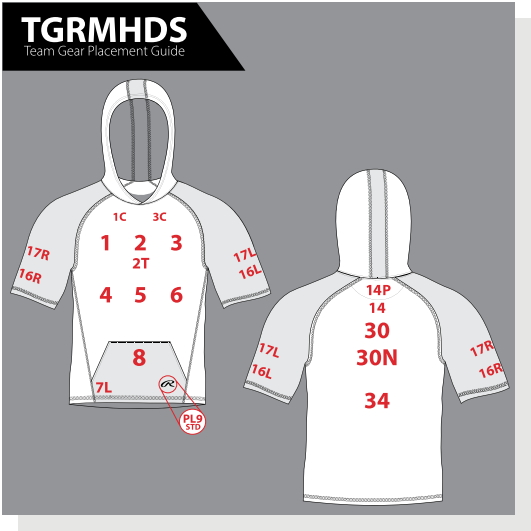

TEAM GEAR PLACEMENTS

SUBLIMATED BASEBALL AND SOFTBALL

FABRIC OFFERINGS

FABRICS			CONTENT	WEIGHT	PROPERTIES	USE
PRO	140		88% polyester 12% spandex	280g	Circular Knit, Moisture Management, Soil Release	Pants Jerseys
COLLEGIATE	74		90% polyester 10% spandex	240g	AVAILABLE JAN 2024 Stretch Jersey	Jerseys
	150		100% polyester	300g	Circular Knit Moisture Management	Pants Jerseys
	247		92% polyester 8% spandex	240g	Pointelle Stretch Mesh	Jerseys
TRAVEL BALL	126		100% polyester	165g	Lightweight Flatback Mesh, Moisture Management	Jerseys
	170		100% polyester	195g	Textured Stripe Knit, Moisture Management, Soil Release	Jerseys
FASTRACK	210		100% polyester	185g	Warp Knit	Fastrack Pants ONLY

SIZING GUIDE

MEN'S SIZING

JERSEY SIZE	S	M	L	XL	2XL	3XL	4XL	5XL
Chest in inches	(34-36)	(38-40)	(42-44)	(46-48)	(50-52)	(54-56)	(58-60)	(62-64)
PANT SIZE	S	M	L	XL	2XL	3XL	4XL	5XL
Waist in inches	(28-30)	(32-34)	(36-38)	(40-42)	(44-46)	(48-50)	(52-54)	(56-58)

YOUTH SIZING

JERSEY SIZE	S	M	L	XL
Chest in inches	(26-28)	(30-32)	(34-36)	(38-40)
PANT SIZE	S	M	L	XL
Waist in inches	(22-23)	(24-25)	(26-27)	(28-29)

WOMEN'S SIZING

JERSEY SIZE	S	M	L	XL	2XL	3XL	4XL
Chest in inches	(28-30)	(32-34)	(36-38)	(40-42)	(44-46)	(48-50)	(52-54)
PANT SIZE	S	M	L	XL	2XL	3XL	4XL
Waist in inches	(26-28)	(29-31)	(32-34)	(35-37)	(38-40)	(41-43)	(44-45)

GIRL'S SIZING

JERSEY SIZE	S	M	L	XL
Chest in inches	(23-25)	(26-28)	(29-31)	(32-34)
PANT SIZE	S	M	L	XL
Waist in inches	(20-22)	(23-25)	(26-28)	(29-30)

SUBLIMATED INSERTS/NUMBER DESIGNS

AUTO CAMO	AUTO DIGITAL CAMO	BUSTED DOTS	BUSTED HONEYCOMB	CAMO	CHECK	CRACKLE	DIGITAL CAMO
DIGITAL FADE	ELECTRIC	FADE	FLANNEL	GRADIENT DOTS	HEATHER	HOUNDSTOOTH	PLATED
PRO STRIPE	SCRATCH	SHUTTER	SOLID	SPLAT	SPLIT	TRIAD STRIPE	ZEBRA DOTS

VAPORFUSION™ COLOR OFFERING

B	W	GC	PT	SG	BG	GR	DSW	CMB	CMT	DB	MA	C	HP	LP	TR	S	TX	BO	TO	OG	VG	LT	LG	YLW	LIME	FLG	K	DG	CMG	MY	AQ	TE	MB	FLB	CB	CAB	AF	R	N	MN	PU	LV
Black	White	Giants Cream	Purdy	Silver Grey	Blue Grey	Graphite	Dark Shadow	Camo Brown	Camo Tan	Dark Brown	Maroon	Cardinal	Hot Pink	Light Pink	True Red	Scarlet	Texas Orange	Burnt Orange	Tennessee Orange	Old Gold	Vegas Gold	Light Old Gold	Light Gold	Yellow	Lime Green	Fluorescent Green	Kelly Green	Dark Green	Camo Green	Military Green	Aqua	Teal	Marlin Blue	Fluorescent Blue	Columbia Blue	Carolina Blue	A.F.A. Blue	Royal	Navy	Midnight Navy	Purple	Lavender