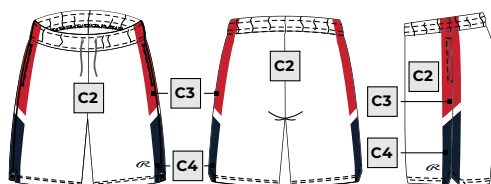

TDS7

C2 Body Back-Front
C3 Upper side insert and pocket
C4 Bottom side insert