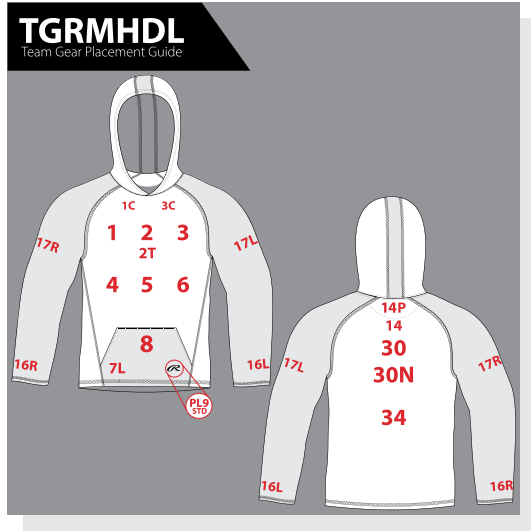

TEAM GEAR PLACEMENTS

SUBLIMATED BASEBALL AND SOFTBALL

FABRIC OFFERINGS

FABRICS			CONTENT	WEIGHT	PROPERTIES	USE
PRO	140		88% polyester 12% spandex	280g	Circular Knit, Moisture Management, Soil Release	Pants Jerseys
COLLEGIATE	74		90% polyester 10% spandex	240g	AVAILABLE JAN 2024 Stretch Jersey	Jerseys
	150		100% polyester	300g	Circular Knit Moisture Management	Pants Jerseys
	247		92% polyester 8% spandex	240g	Pointelle Stretch Mesh	Jerseys
TRAVEL BALL	126		100% polyester	165g	Lightweight Flatback Mesh, Moisture Management	Jerseys
	170		100% polyester	195g	Textured Stripe Knit, Moisture Management, Soil Release	Jerseys
FASTRACK	210		100% polyester	185g	Warp Knit	Fastrack Pants ONLY

SIZING GUIDE

MEN'S SIZING

JERSEY SIZE	S	M	L	XL	2XL	3XL	4XL	5XL
Chest in inches	(34-36)	(38-40)	(42-44)	(46-48)	(50-52)	(54-56)	(58-60)	(62-64)
PANT SIZE	S	M	L	XL	2XL	3XL	4XL	5XL
Waist in inches	(28-30)	(32-34)	(36-38)	(40-42)	(44-46)	(48-50)	(52-54)	(56-58)

YOUTH SIZING

JERSEY SIZE	S	M	L	XL
Chest in inches	(26-28)	(30-32)	(34-36)	(38-40)
PANT SIZE	S	M	L	XL
Waist in inches	(22-23)	(24-25)	(26-27)	(28-29)

WOMEN'S SIZING

JERSEY SIZE	S	M	L	XL	2XL	3XL	4XL
Chest in inches	(28-30)	(32-34)	(36-38)	(40-42)	(44-46)	(48-50)	(52-54)
PANT SIZE	S	M	L	XL	2XL	3XL	4XL
Waist in inches	(26-28)	(29-31)	(32-34)	(35-37)	(38-40)	(41-43)	(44-45)

GIRL'S SIZING

JERSEY SIZE	S	M	L	XL
Chest in inches	(23-25)	(26-28)	(29-31)	(32-34)
PANT SIZE	S	M	L	XL
Waist in inches	(20-22)	(23-25)	(26-28)	(29-30)

SUBLIMATED INSERTS/NUMBER DESIGNS

AUTO CAMO	AUTO DIGITAL CAMO	BUSTED DOTS	BUSTED HONEYCOMB	CAMO	CHECK	CRACKLE	DIGITAL CAMO
DIGITAL FADE	ELECTRIC	FADE	FLANNEL	GRADIENT DOTS	HEATHER	HOUNDSTOOTH	PLATED
PRO STRIPE	SCRATCH	SHUTTER	SOLID	SPLAT	SPLIT	TRIAD STRIPE	ZEBRA DOTS

VAPORFUSION™ COLOR OFFERING

B	W	GC	PT	SG	BG	GR	DSW	CMB	CMT	DB	MA	C	HP	LP	TR	S	TX	BO	TO	OG	VG	LT	LG	YLW	LIME	FLG	K	DG	CMG	MY	AQ	TE	MB	FLB	CB	CAB	AF	R	N	MN	PU	LV
Black	White	Giants Cream	Purdy	Silver Grey	Blue Grey	Graphite	Dark Shadow	Camo Brown	Camo Tan	Dark Brown	Maroon	Cardinal	Hot Pink	Light Pink	True Red	Scarlet	Texas Orange	Burnt Orange	Tennessee Orange	Old Gold	Vegas Gold	Light Old Gold	Light Gold	Yellow	Lime Green	Fluorescent Green	Kelly Green	Dark Green	Camo Green	Military Green	Aqua	Teal	Marlin Blue	Fluorescent Blue	Columbia Blue	Carolina Blue	A.F.A. Blue	Royal	Navy	Midnight Navy	Purple	Lavender