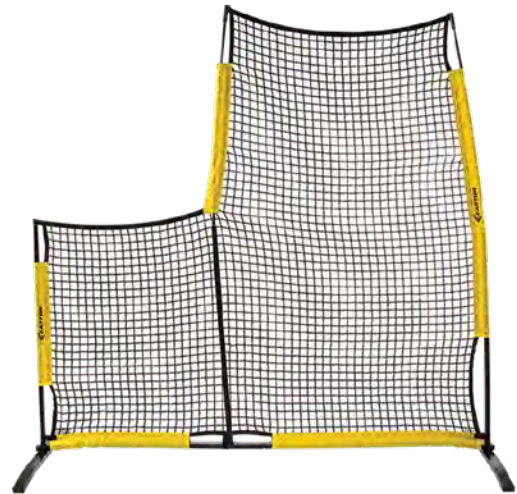

EPOPL

POP-UP L-SCREEN

• 8036675
• 7' W x 7' H