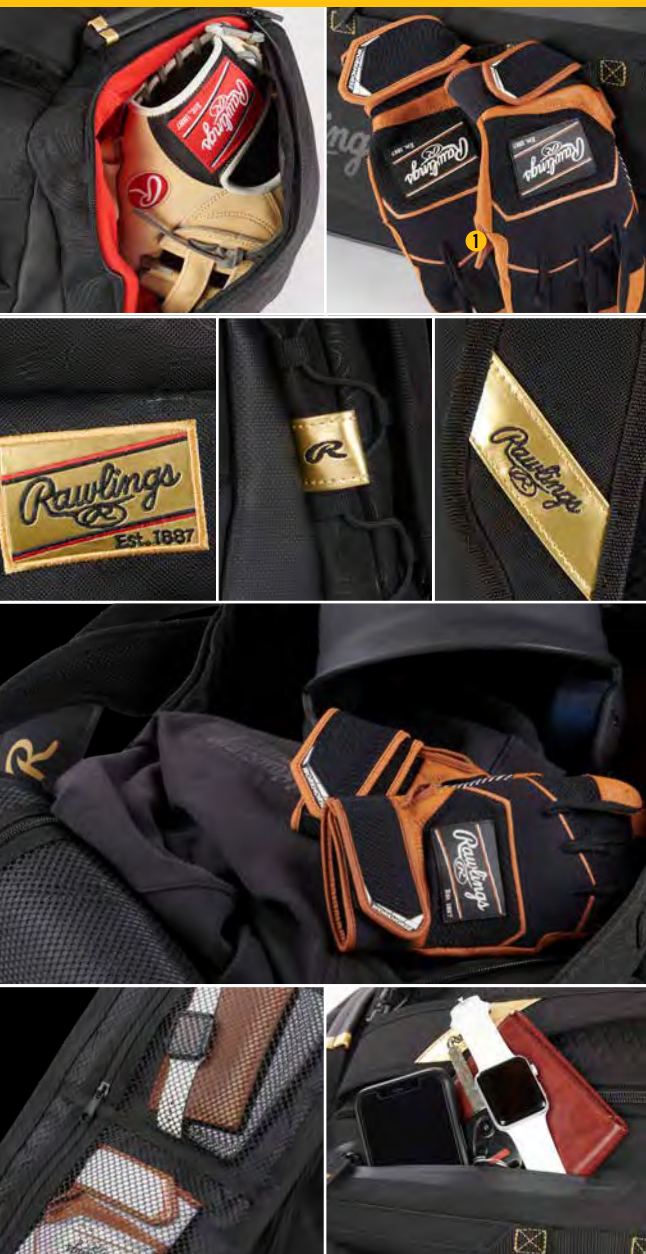

GOLD COLLECTION DUFFEL BAG

NEW

GOLD COLLECTION DUFFEL

GCDUF

26.9" L x 13.4" W x 13" H • 80 Liters

- MARK OF A PRO® glove storage compartment
- Two (2) bat storage locations
- External batting glove storage
- Gold Glove materials
- Heart of Hide® Speed Shell Material
- Two (2) team decoration locations (glove and shoe panel)
- Two (2) felt lined accessories pockets
- Internal main compartment mesh pockets
- Exterior end cap shoe storage
- Capable of holding catchers set
- Neoprene backing for added comfort
- YKK® zippers & fence hook
- Topographic screen and pattern locations
- Available in Black only