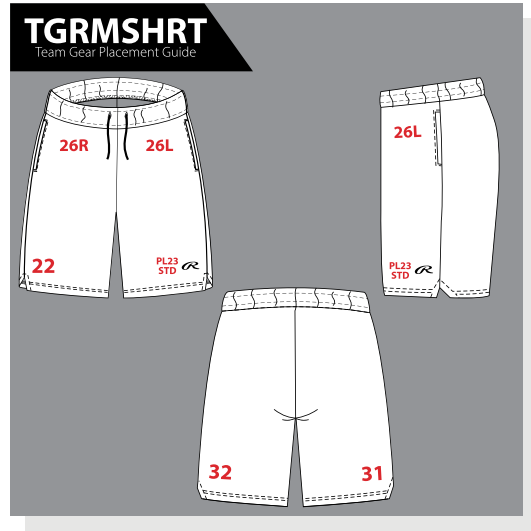

TEAM GEAR PLACEMENTS

SUBLIMATED BASEBALL AND SOFTBALL

FABRIC OFFERINGS

FABRICS			CONTENT	WEIGHT	PROPERTIES	USE
PRO	140		88% polyester 12% spandex	280g	Circular Knit, Moisture Management, Soil Release	Pants Jerseys
COLLEGIATE	74		90% polyester 10% spandex	240g	AVAILABLE JAN 2024 Stretch Jersey	Jerseys
	150		100% polyester	300g	Circular Knit Moisture Management	Pants Jerseys
	247		92% polyester 8% spandex	240g	Pointelle Stretch Mesh	Jerseys
TRAVEL BALL	126		100% polyester	165g	Lightweight Flatback Mesh, Moisture Management	Jerseys
	170		100% polyester	195g	Textured Stripe Knit, Moisture Management, Soil Release	Jerseys
FASTRACK	210		100% polyester	185g	Warp Knit	Fastrack Pants ONLY

SIZING GUIDE

MEN'S SIZING

JERSEY SIZE	S	M	L	XL	2XL	3XL	4XL	5XL
Chest in inches	(34-36)	(38-40)	(42-44)	(46-48)	(50-52)	(54-56)	(58-60)	(62-64)
PANT SIZE	S	M	L	XL	2XL	3XL	4XL	5XL
Waist in inches	(28-30)	(32-34)	(36-38)	(40-42)	(44-46)	(48-50)	(52-54)	(56-58)

YOUTH SIZING

JERSEY SIZE	S	M	L	XL
Chest in inches	(26-28)	(30-32)	(34-36)	(38-40)
PANT SIZE	S	M	L	XL
Waist in inches	(22-23)	(24-25)	(26-27)	(28-29)

WOMEN'S SIZING

JERSEY SIZE	S	M	L	XL	2XL	3XL	4XL
Chest in inches	(28-30)	(32-34)	(36-38)	(40-42)	(44-46)	(48-50)	(52-54)
PANT SIZE	S	M	L	XL	2XL	3XL	4XL
Waist in inches	(26-28)	(29-31)	(32-34)	(35-37)	(38-40)	(41-43)	(44-45)

GIRL'S SIZING

JERSEY SIZE	S	M	L	XL
Chest in inches	(23-25)	(26-28)	(29-31)	(32-34)
PANT SIZE	S	M	L	XL
Waist in inches	(20-22)	(23-25)	(26-28)	(29-30)

SUBLIMATED INSERTS/NUMBER DESIGNS

AUTO CAMO	AUTO DIGITAL CAMO	BUSTED DOTS	BUSTED HONEYCOMB	CAMO	CHECK	CRACKLE	DIGITAL CAMO
DIGITAL FADE	ELECTRIC	FADE	FLANNEL	GRADIENT DOTS	HEATHER	HOUNDSTOOTH	PLATED
PRO STRIPE	SCRATCH	SHUTTER	SOLID	SPLAT	SPLIT	TRIAD STRIPE	ZEBRA DOTS

VAPORFUSION™ COLOR OFFERING

B	W	GC	PT	SG	BG	GR	DSW	CMB	CMT	DB	MA	C	HP	LP	TR	S	TX	BO	TO	OG	VG	LT	LG	YLW	LIME	FLG	K	DG	CMG	MY	AQ	TE	MB	FLB	CB	CAB	AF	R	N	MN	PU	LV
Black	White	Giants Cream	Purdy	Silver Grey	Blue Grey	Graphite	Dark Shadow	Camo Brown	Camo Tan	Dark Brown	Maroon	Cardinal	Hot Pink	Light Pink	True Red	Scarlet	Texas Orange	Burnt Orange	Tennessee Orange	Old Gold	Vegas Gold	Light Old Gold	Light Gold	Yellow	Lime Green	Fluorescent Green	Kelly Green	Dark Green	Camo Green	Military Green	Aqua	Teal	Marlin Blue	Fluorescent Blue	Columbia Blue	Carolina Blue	A.F.A. Blue	Royal	Navy	Midnight Navy	Purple	Lavender