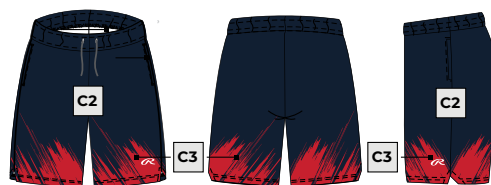

DGST SOLID COLOR ONLY

C2 Body Back-Front
C3 Insert lower Body