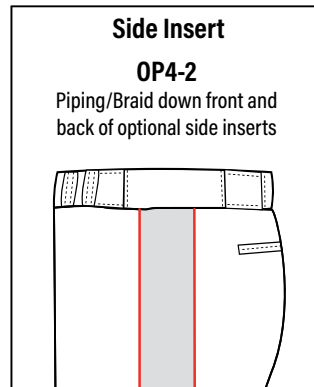

OP4-2

OPTIONS

- **OP5** Specify hemmed length for un-hemmed pants. Must be ordered in whole inches (stock only). Please specify with or without elastic
- **EEL** Extra length (custom only)

BRANDING: The Rawlings® and Easton® logos cannot be removed from garments