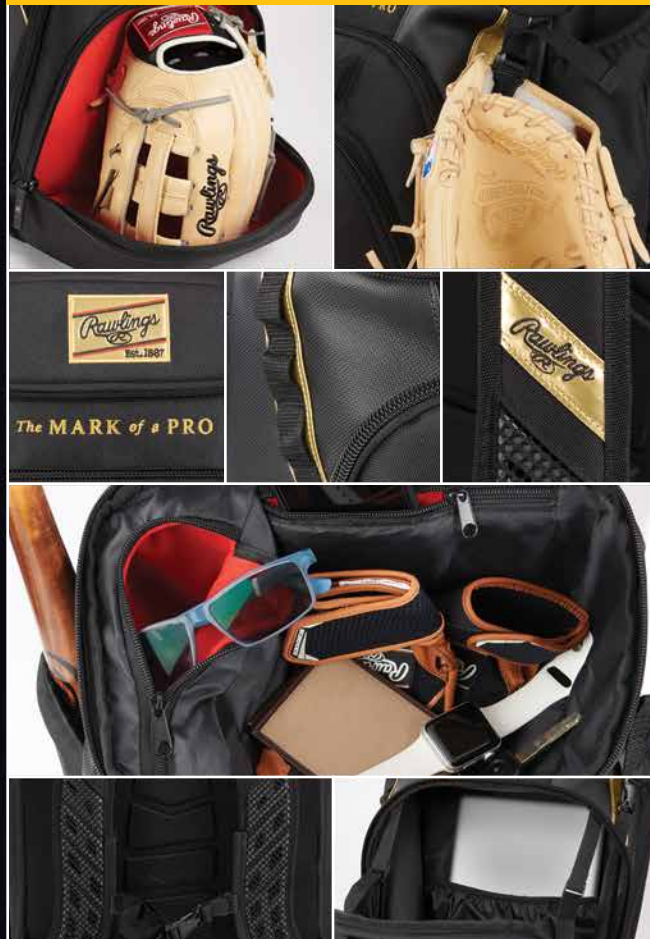

Black

Stars & Stripes

NEW

GOLD COLLECTION BACKPACK

GCBKPK

21" H x 13" W x 11" D

- Protective interior glove crib
- External glove storage
- Gold Glove materials
- Two (2) Bat storage locations
- Multi-use interior pockets
- Molded backpack shoulder straps
- Felt lined sunglass and accessories pockets
- Molded EVA back support
- Heart of Hide Speed Shell Material