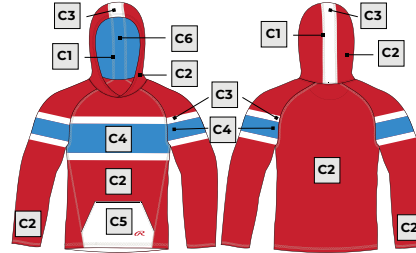

CHI

SOLID COLOR ONLY

C1	Stitching
C2	Body & side hood
C3	Top and Bottom Chest stripe, Top and Bottom Sleeve Stripe, Center hood
C4	Middle Chest stripe, Middle Sleeve Stripe
C5	Pocket
C6	Hood Lining