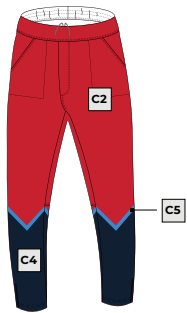

CTBL

- **C2** Body
- **C3** Side top insert
- **C4** Bottom insert Pant
- **C5** Middle insert Pant
- **C6** Zipper Color on Leg Opening