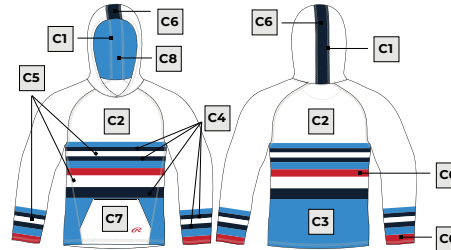

DGST

SOLID COLOR ONLY

C1	Stitching
C2	Body & Right Sleeve
C3	Upper Design, Left Sleeve, Center hood
C4	Pocket
C5	Hood Lining

HOUS

SOLID COLOR ONLY

C1	Stitching
C2	Body & side hood
C3	Top and Bottom Ft and BK and Stripes
C4	Secondary Chest Stripe and Sleeve, center hood
C5	Tertiary Chest Stripe and Sleeve
C6	Middle Chest Stripe and Bottom Sleeve
C7	Pocket
C8	Hood Lining