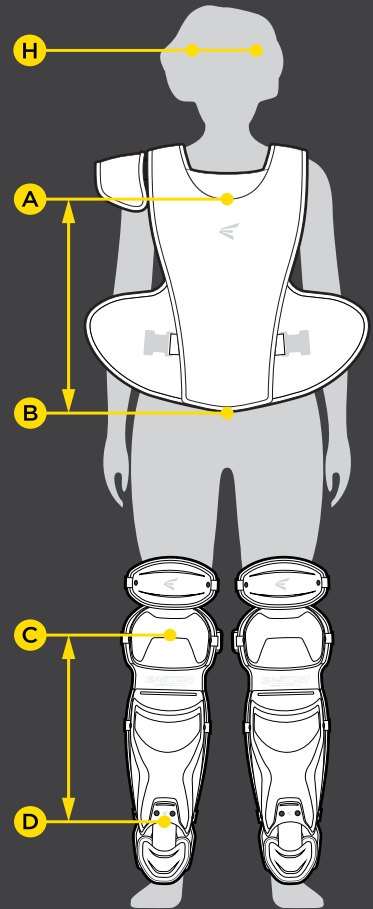

FITTING INSTRUCTIONS

1 HELMET

If the hat size is not known, using a tape measure, start one inch above the eyebrows and measure around the widest part of the head.

H MEASURE AROUND THE WIDEST PART OF THE HEAD

2 CHEST PROTECTOR

For best fit, measure from the bottom of the throat/collarbone down to just past the naval area.

A THROAT/COLLARBONE

B NAVAL AREA

3 LEG GUARDS

For best fit, measure from center of the knee to the top of foot.

C CENTER OF KNEE CAP

D TOP OF FOOT (ANKLE/SHIN JOINT AREA)

MATCH MEASUREMENTS WITH THE CLOSEST SIZE IN CHART