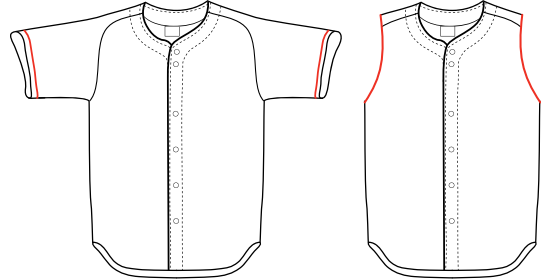

OP3

Piping/Braid around both sleeve ends (edge of armhole for sleeveless styles)
1/8", 3/8", 1"
(CSTM)

OPTIONS

- **OP13** Attach American flag patch (2"x3")
- **EEL** Extra length (custom only)
- **OS** Oversize charge for 3XL and larger
- **PSBBJ** Sublimated body (jersey)
- **PSBS** Sublimated sleeves (both sleeves)
- **PSBI** Sublimated inserts (jersey)
- **PSBBP** Sublimated body (pant)
- **PSBIP** Sublimated inserts (pant)
- **SBNP** Sublimated nameplate

CUSTOM ONLY

BRANDING: The Rawlings® and Easton® logos cannot be removed from garments

NAMEPLATES: (NAMEPLATE1) Full Block, Plain Block or special fonts available. Vertical Arch, Arc Text or Straight lettering configuration.