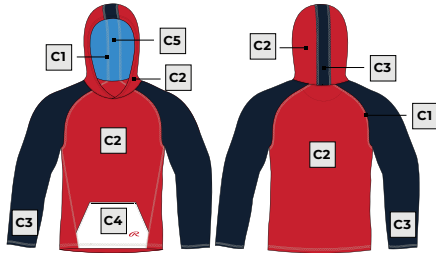

4. COLOR CALLOUT GUIDES

BLOCK

C1	Stitching
C2	Body & Side hood
C3	Sleeve & Center hood
C4	Pocket
C5	Hood Lining