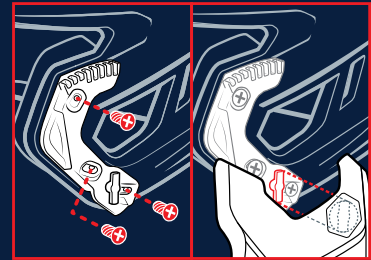

THE OFFICIAL BATTING HELMET AND FACE GUARD OF
MAJOR LEAGUE BASEBALL®

COVERAGE EQUALS CONFIDENCE

RONALD ACUÑA JR.
ATLANTA BRAVES®

DESIGN

Patented 2-piece adapter/flap combination offers player specific coverage leading to enhanced visibility at the plate. Adjust quickly on the fly through multiple position settings for visibility preference. Easy to install and remove.