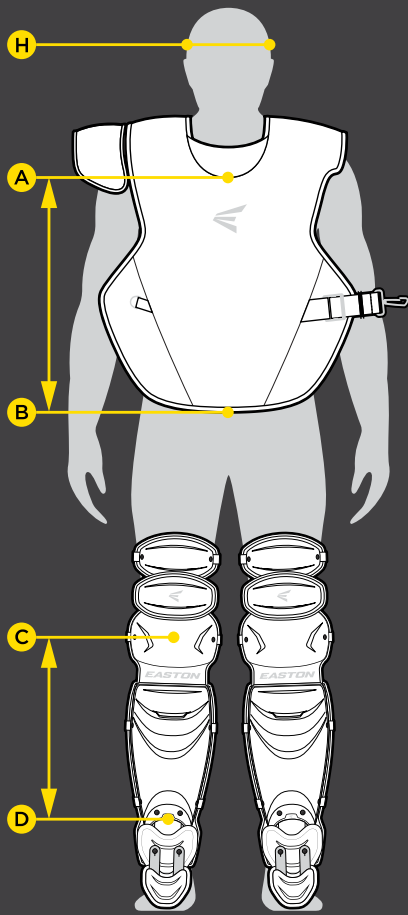

1 HELMETS

ELITE X™ & GAMETIME™

HELMET SIZE	HAT SIZE	CIRCUMFERENCE H
LARGE	7½ - 7⅝	22¾" - 23½"
SMALL	6½ - 7¼	20½" - 22¾"

BLACK MAGIC 2.0

HELMET SIZE	HAT SIZE	CIRCUMFERENCE H
YOUTH/JR. YOUTH	6½ - 7	19¾" - 22"

2 CHEST PROTECTORS

ELITE X™ & GAMETIME™

CHEST PROTECTOR SIZE	TORSO LENGTH A • B
ADULT (AGES 15+)	17"
INTERMEDIATE (AGES 12-15)	16"
YOUTH (AGES 9-12)	15"

BLACK MAGIC 2.0

CHEST PROTECTOR SIZE	TORSO LENGTH A • B
YOUTH (AGES 9-12)	14"
JR. YOUTH (AGES 6-8)	12"

3 LEG GUARDS

ELITE X™ & GAMETIME™

LEG GUARD SIZE	LOWER LEG C • D
ADULT (AGES 15+)	16½"
INTERMEDIATE (AGES 12-15)	15½"
YOUTH (AGES 9-12)	14"

BLACK MAGIC 2.0

LEG GUARD SIZE	LOWER LEG C • D
YOUTH (AGES 9-12)	12½"
JR. YOUTH (AGES 6-8)	11½"

FITTING INSTRUCTIONS

1 HELMET

If the hat size is not known, using a tape measure, start one inch above the eyebrows and measure around the widest part of the head.

H MEASURE AROUND THE WIDEST PART OF THE HEAD

2 CHEST PROTECTOR

For best fit, measure from the bottom of the throat/collarbone down to just past the naval area.

- **A** THROAT/COLLARBONE
- **B** NAVAL AREA

3 LEG GUARDS

For best fit, measure from center of the knee to the top of foot.

- **C** CENTER OF KNEE CAP
- **D** TOP OF FOOT (ANKLE/SHIN JOINT AREA)

MATCH MEASUREMENTS WITH THE CLOSEST SIZE IN CHART