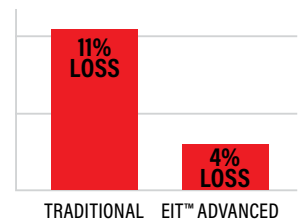

EIT™ ADVANCED

BASEBALLS LAST 15% LONGER WITH THE SAME GREAT CONSISTENCY AND MOISTURE PROTECTION

COMPRESSION AFTER 100 IMPACTS

WEIGHT GAIN AT 80% RELATIVE HUMIDITY

C.O.R. LOSS AT 80% RELATIVE HUMIDITY

RAWLINGS IS THE OFFICIAL BASEBALL OF NCAA® CHAMPIONSHIPS