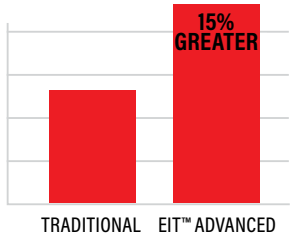

EIT™ ADVANCED

BASEBALLS LAST 15% LONGER WITH THE SAME GREAT CONSISTENCY AND MOISTURE PROTECTION

COMPRESSION AFTER 100 IMPACTS

WEIGHT GAIN AT 80% RELATIVE HUMIDITY

C.O.R. LOSS AT 80% RELATIVE HUMIDITY

RAWLINGS IS THE OFFICIAL BASEBALL OF NCAA® CHAMPIONSHIPS