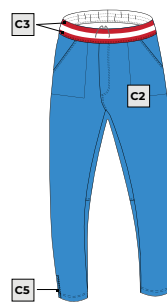

CDS2

- **C2** Body
- **C3** Side and Waist Band
- **C4** Middle waistband and side insert
- **C5** Zipper Color on Leg Opening