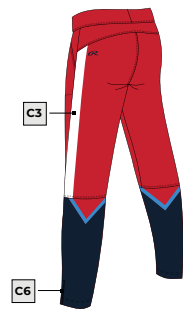

CTBL

- **C2** Body
- **C3** Side top insert
- **C4** Bottom insert Pant
- **C5** Middle insert Pant
- **C6** Zipper Color on Leg Opening