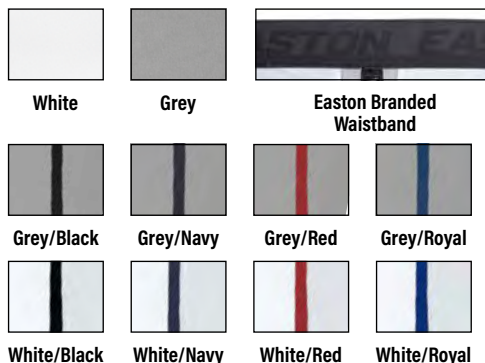

YOUTH PRO+ PULL UP PANT

E0025

Youth Sizes: XS-L

Youth Inseam: XS (16"), S (17"), M (18"), L (19"), XL (20")

- Elastic waistband with drawstring
- Double-reinforced knees
- Batting glove back pocket with Easton Screamin' E embroidered logo
- Five-belt loop system
- Updated fit and elastic bottom leg opening
- 100% polyester