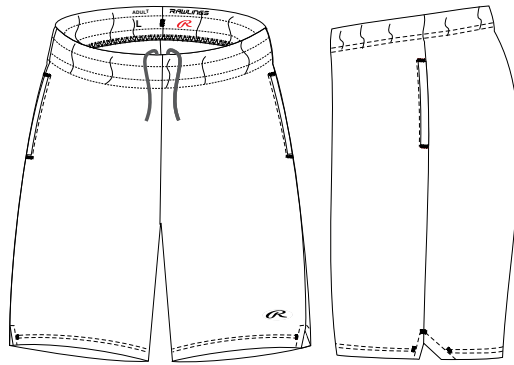

DGST SOLID COLOR ONLY

- C2** Body
- C3** Insert Lower Pant
- C4** Zipper Color on Leg Opening

TDS7

- C2** Body
- C3** Upper side insert
- C4** Bottom side insert
- C5** Zipper Color on Leg Opening

1. CHOOSE YOUR TEMPLATE