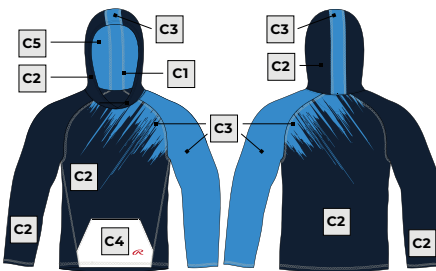

DGST

SOLID COLOR ONLY

C1	Stitching
C2	Body & Right Sleeve
C3	Upper Design, Left Sleeve, Center hood
C4	Pocket
C5	Hood Lining