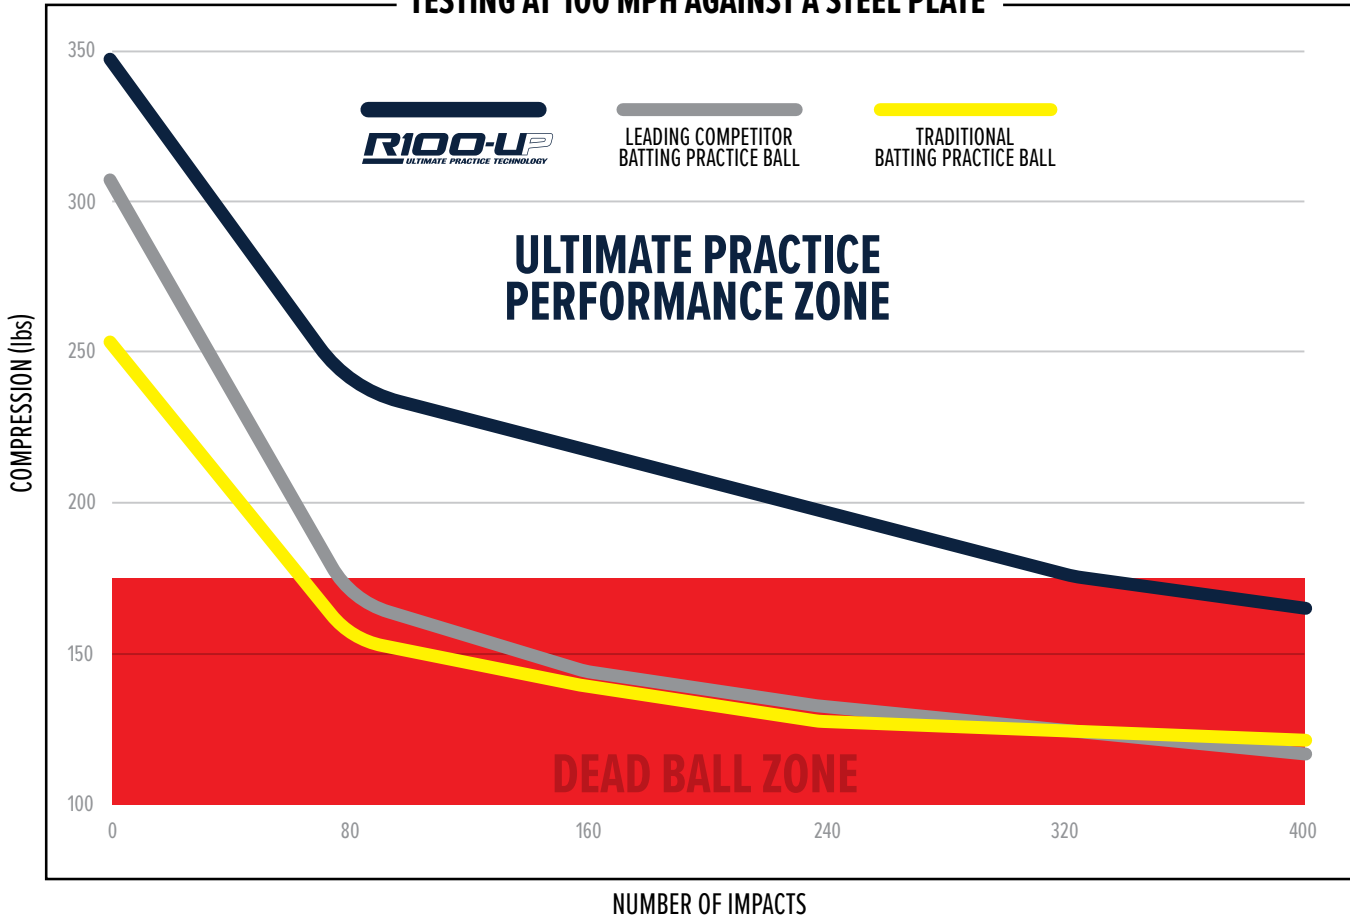

Practice longer with a ball that's strong enough to keep up with you. The new Rawlings Ultimate Practice Baseball is designed to have a game-like feel, but last through hit after hit after hit—no matter the field conditions.

R100-UP

ULTIMATE PRACTICE TECHNOLOGY™

ADDED LIFESPAN
3X MORE DURABLE THAN A TRADITIONAL BASEBALL.

WEATHER RESISTANT
MOLDED COVER MINIMIZES WEIGHT GAIN DUE TO MOISTURE.

EASIER TO CLEAN
HARD NON-POROUS SURFACE MAKES IT MUCH EASIER TO CLEAN THAN A TRADITIONAL SEWN BASEBALL

TESTING AT 100 MPH AGAINST A STEEL PLATE

Balls tested at 100 miles per hour against a steel plate for 400 impacts. Compression measured after every 80 impacts. Compression refers to the pounds of force (lbs) necessary to compress the ball ¼ inch.