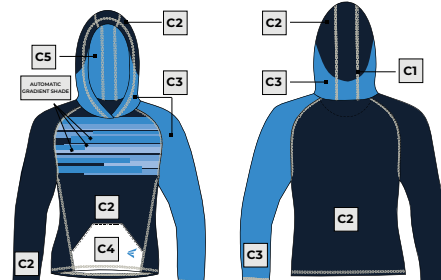

PMP6

SOLID COLOR ONLY

C1	Stitching
C2	Body & top hood
C3	Upper Design, Left Sleeve, Bottom hood, Automatic Gradient shade
C4	Pocket
C5	Hood Lining