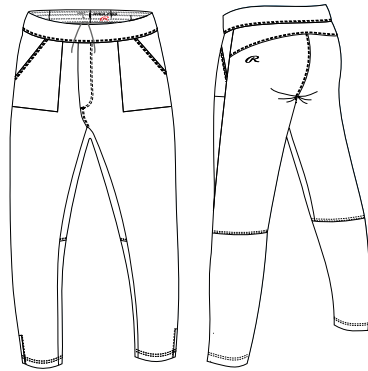

PMP6

SOLID COLOR ONLY

AUTOMATIC GRADIENT SHADE

C2	Body, Right Sleeve
C3	Upper Design, Left Sleeve, Collar, Automatic Gradient shade
C4	Pocket (Option)
C5	Zipper Color

1. CHOOSE YOUR TEMPLATE

TGRMJOG/TGRYJOG
MEN'S/YOUTH JOGGER PANT