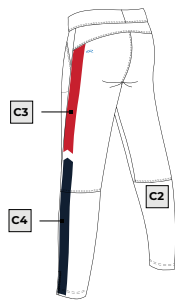

DGST SOLID COLOR ONLY

- C2** Body
- C3** Insert Lower Pant
- C4** Zipper Color on Leg Opening

TDS7

- C2** Body
- C3** Upper side insert
- C4** Bottom side insert
- C5** Zipper Color on Leg Opening

1. CHOOSE YOUR TEMPLATE