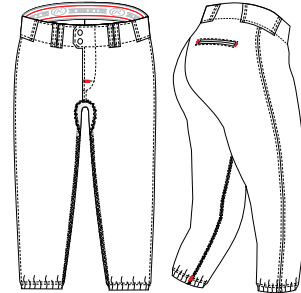

CPCALFVF/YCPCALFVF

CALF LENGTH PANT WITH ELASTIC HEM
• Adult inseam: S-M(21"), L-XL(22"), 2XL-3XL(23"), 4XL-5XL(24")
• Youth inseam: S-M(16"), L-2XL(17")

2. PICK YOUR FABRIC

PRO

140

COLLEGIATE

150

3. ADD OPTIONS

- OP4 Piping/Braid down both sideseams of pant in 1/8", 3/8", 1/2", 3/4", 1", and 1 1/2" widths.
- OP5 Specify hemmed length in whole inches for un-hemmed pants, and specify with or without elastic.
- OP15 Piping/Braid around tunnel loops in 1/8", or 3/8" widths.

4. CHOOSE COLORS

B	W	GC	PT	SG	BG	GR	DSW	CMB	CMT	DB	MA	C	HP	LP	TR	S	TX	BO	TO	OG	VG	LT	LG	YLW	LIME	FLG	K	DG	CMG	MY	AQ	TE	MB	FLB	CB	CAB	AF	R	N	MN	PU	LV
Black	White	Giant Cream	Puffy	Silver Grey	Blue Grey	Graphite	Dark Shadow	Camo Brown	Camo Tan	Dark Brown	Maroon	Cardinal	Hot Pink	Light Pink	True Red	Scarlet	Texas Orange	Burnt Orange	Tennessee Orange	Old Gold	Vegas Gold	Light Old Gold	Light Gold	Yellow	Lime Green	Flourescent Green	Kelly Green	Dark Green	Camo Green	Milky Green	Aqua	Teal	Marlin Blue	Flourescent Blue	Columbia Blue	Carolina Blue	A.F.A. Blue	Royal	Navy	Midnight Navy	Purple	Lavender